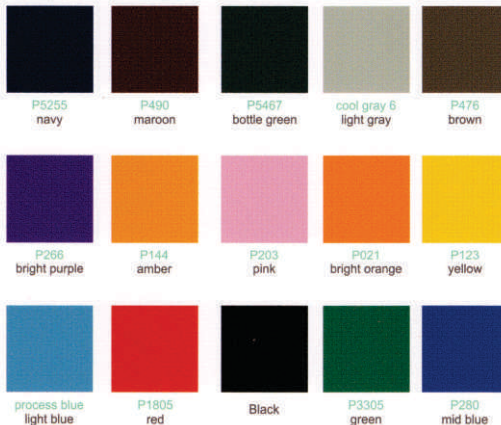

Design

Post Protectors:

To fit cylindrical, square or rectangular posts.
Internal dimensions to suit each application.
Standard height of 1m but any height can be made.

Flat Pads:

Standard sizes - 1m x 1m, 2m x 1m, 2m x 1.4m
Bespoke sizes available.

Options

- School name or logo can be applied (will affect delivery timescale).
- Post protectors and pads can have multiple colours in vertical or horizontal bands.
- Two sided corner protection pads with Velcro fastening.

Specification

- All padded protection will be 2" thick foam held within a waterproof PVC cover.
- Velcro seams for all post protectors so that they can be removed if required.
- Choice of 16 different colours.
- Delivered direct to your site by courier.
- Bespoke design service to suit your application. Every pad in an order can be a different size or colour.
- Two and three sided post protectors and wall pads fixed with either Velcro or lacing eyes.

Soft Play Toys

- Climb and slide, rockers, seating or shapes. The choice is yours.
- Fun seating to include: elephant, wiggly worm dinosaur, funky fish, lion, motorbike and car.
- Rocker toys include: horse, zebra, octopus and monkey
- Round or square ball pools. Square ball pool can have step and slide.
- Dice and alphabet blocks.
- Square or rectangular blocks, cylinders, steps, triangles and arches all available.

Vinyl Colour Swatch

Pantone Ref
Title

Outside Structure Solutions Ltd

Tel: 0844 561 7679

www.OutsideStructures.co.uk