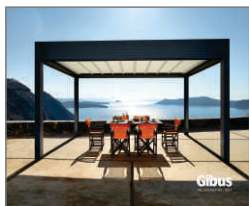

The roofs on these structures fully retract to one side using either the Maki (roof rolls up) or Plana (roof hangs in folds) roof systems.

Due to the depth of the side profiles, the roof can't be seen.

The roof is electrically operated using a hand-held or wall-mounted remote control.

- Maki roof version available up to 7m long & 5m wide or 10m long & 5m wide with 2 roofs.
- Plana roof version available up to 7m long & 5m wide or 10m long & 5m wide with 2 roofs.
- Plana roof version can have 2 structures linked to give an overall size of 7m long & 10m wide.
- The aluminium structure is powder coated in standard and optional RAL colours. Stainless steel fastenings used.
- Roof drains into built-in side gutter which drains down one or more of the legs.

Plana - roof retracts electrically via remote control or wall-mounted rocker switch, to one side where the fabric hangs in folds against the frame.

Specification

- Garden room with aluminium framework with electrically operated retractable fabric roof.
- Maximum single module:
Projection 7m x Width 5m.
- Maximum double module (Plana only):
Projection 7m x Width 10m.
- Roof is angled within framework and manages rainwater into integral gutter even when being retracted.
- Dimensions:
Maki: Legs 150 x 150mm. Frame 430mm high
Plana: Legs 150 x 150mm. Frame 540mm high
- Roof offers full rain and UV protection when closed.

Options

- Stack protection for retracted roof.
- Choice of roof fabric types and colours.
- Lighting:
LED spot-lights fitted to bars (Plana only).
RAYA lighting bars fitted to inside of frame.
- Retractable roller side walls with choice of fabrics.
- Glass sliding doors and walls.
- Handset or wall mounted controls.